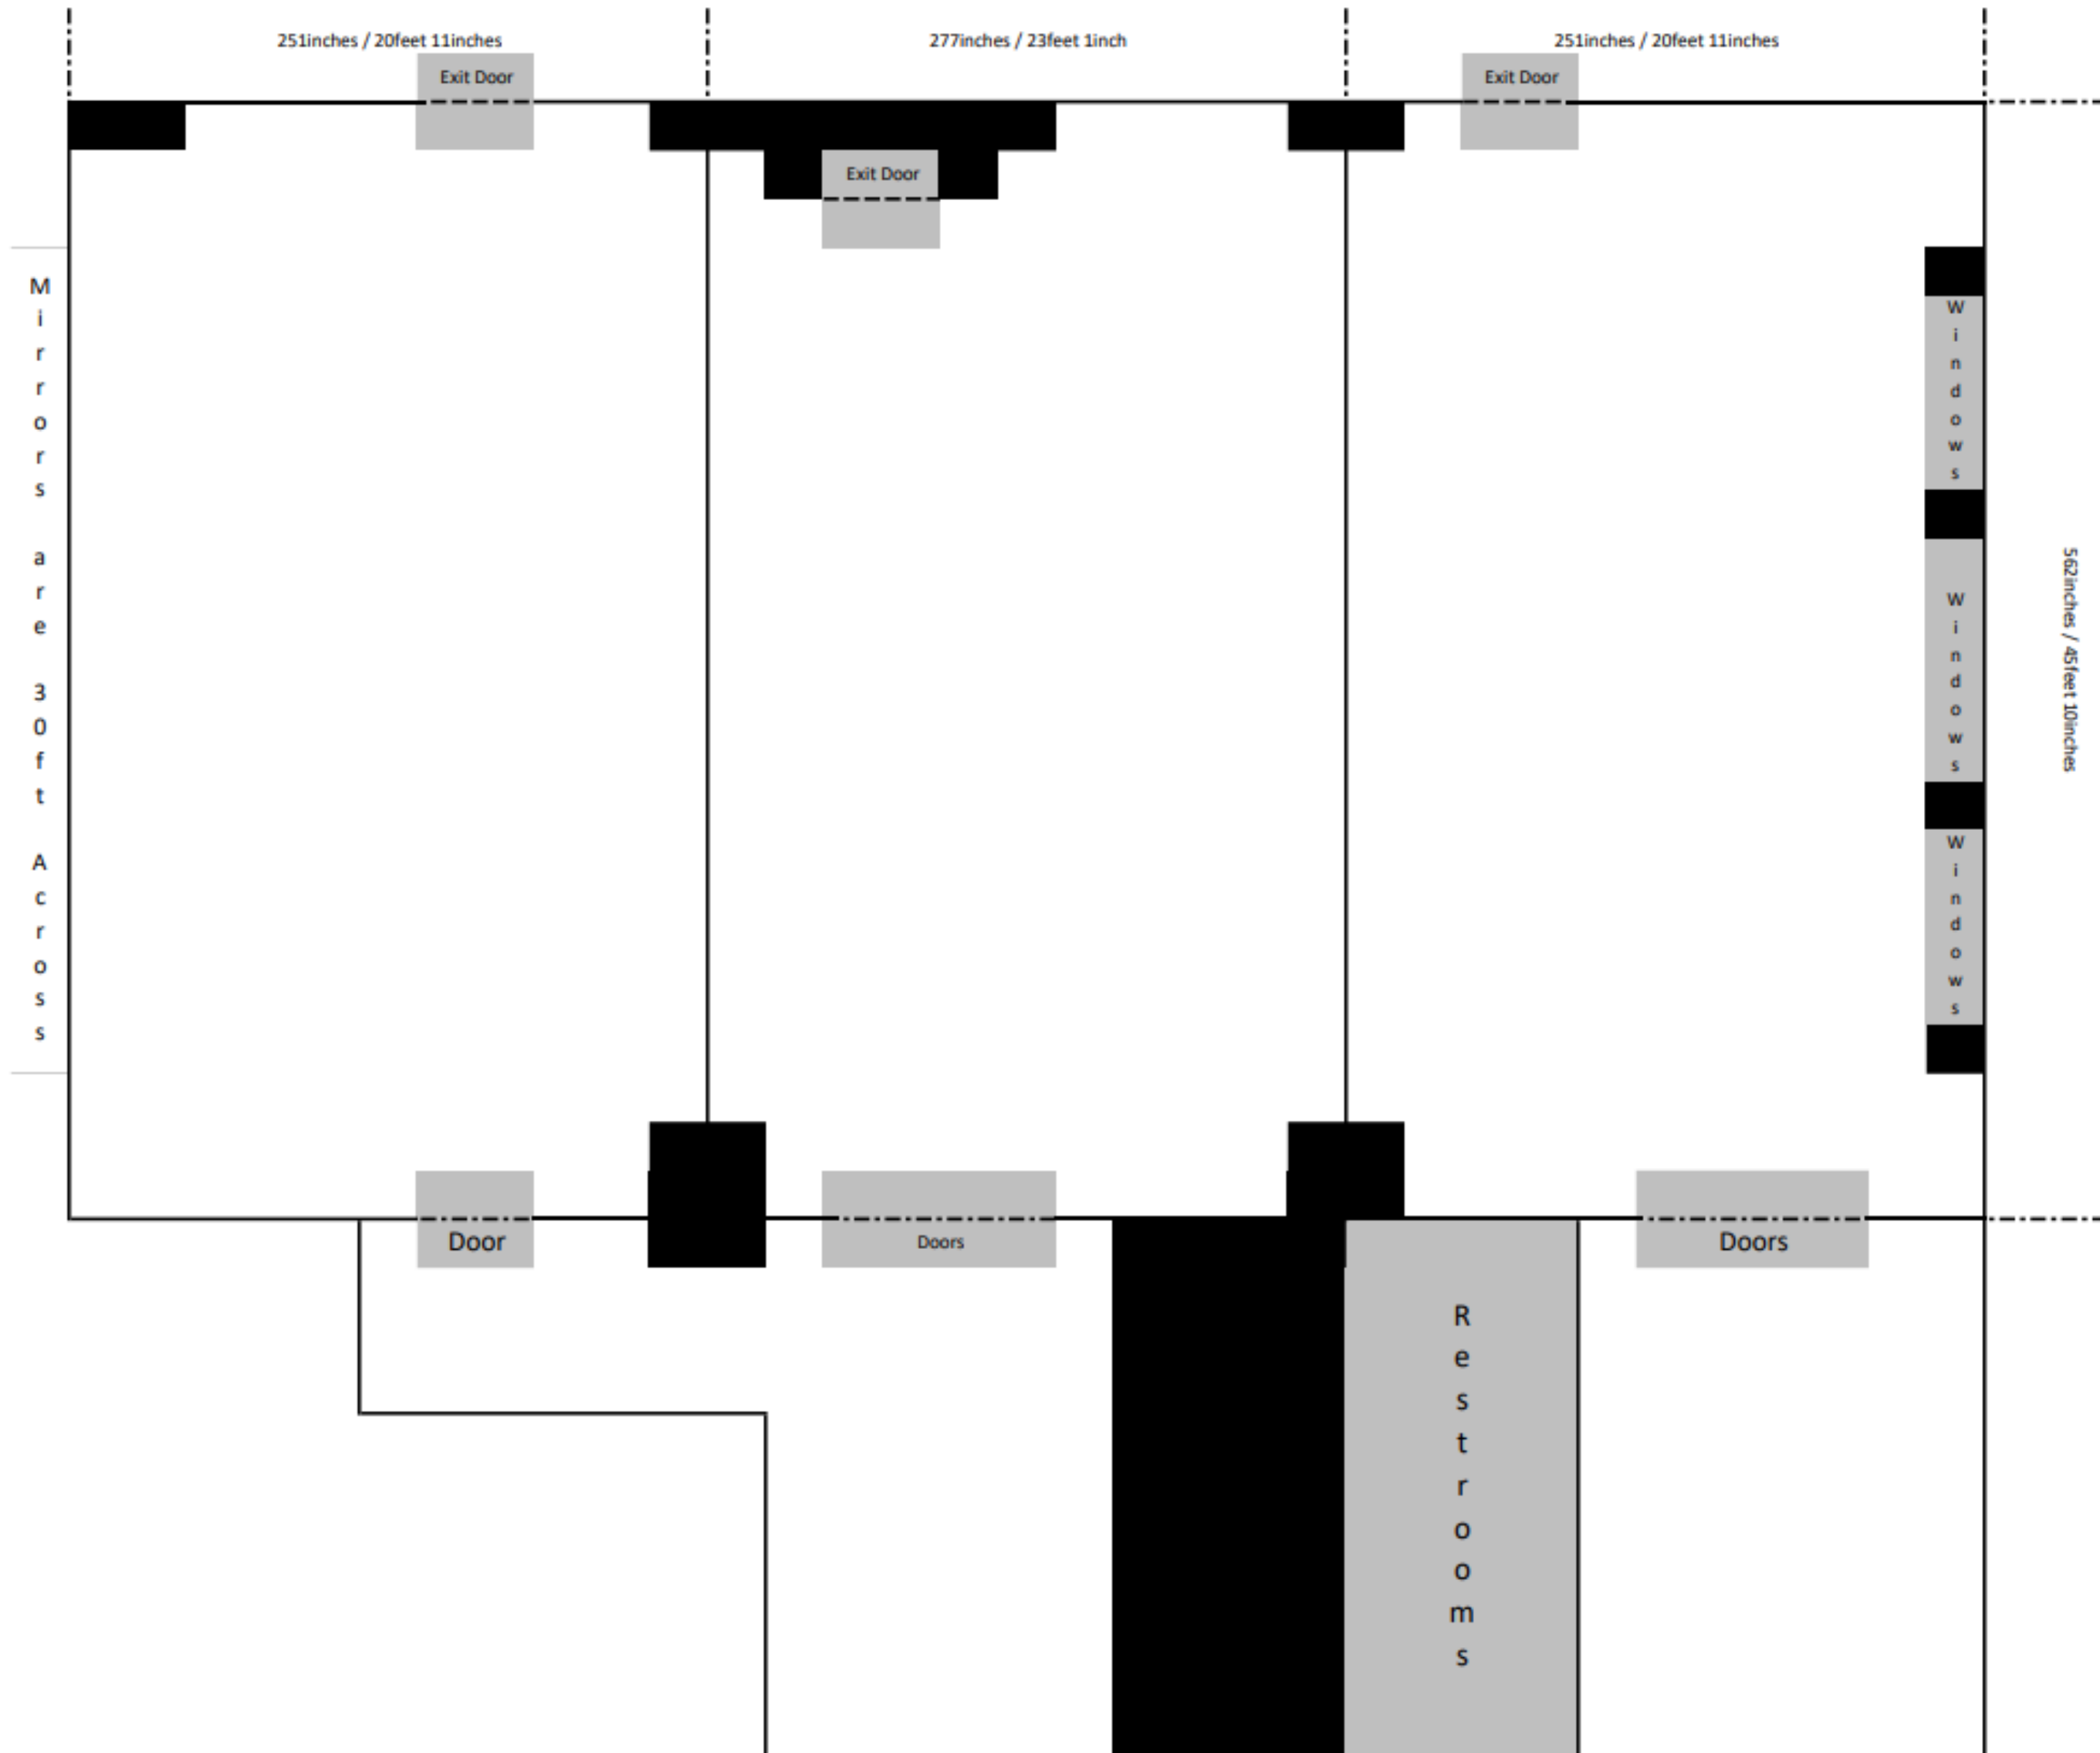

Lewis & Clark Ballroom (3)

Room Name	Sq. Ft.	Theater	Rounds	U-shape	Classroom
Lewis & Clark Ballroom	2,835	345	195		
<i>Lewis & Clark 1</i>	<i>900</i>	<i>100</i>	<i>65</i>	<i>25</i>	<i>35</i>
<i>Lewis & Clark 2</i>	<i>1,035</i>	<i>115</i>	<i>70</i>	<i>30</i>	<i>40</i>
<i>Lewis & Clark 3</i>	<i>900</i>	<i>100</i>	<i>65</i>	<i>25</i>	<i>35</i>

Make your Seaside event a reality!

Call us directly at 503-738-3334 to speak with our sales department.

Seaside Sandpiper Space (2)

Seaside Sandpiper	1,540	170	100		
Seaside	1,025	110	70	30	40
Sandpiper	515	50	40	15	20