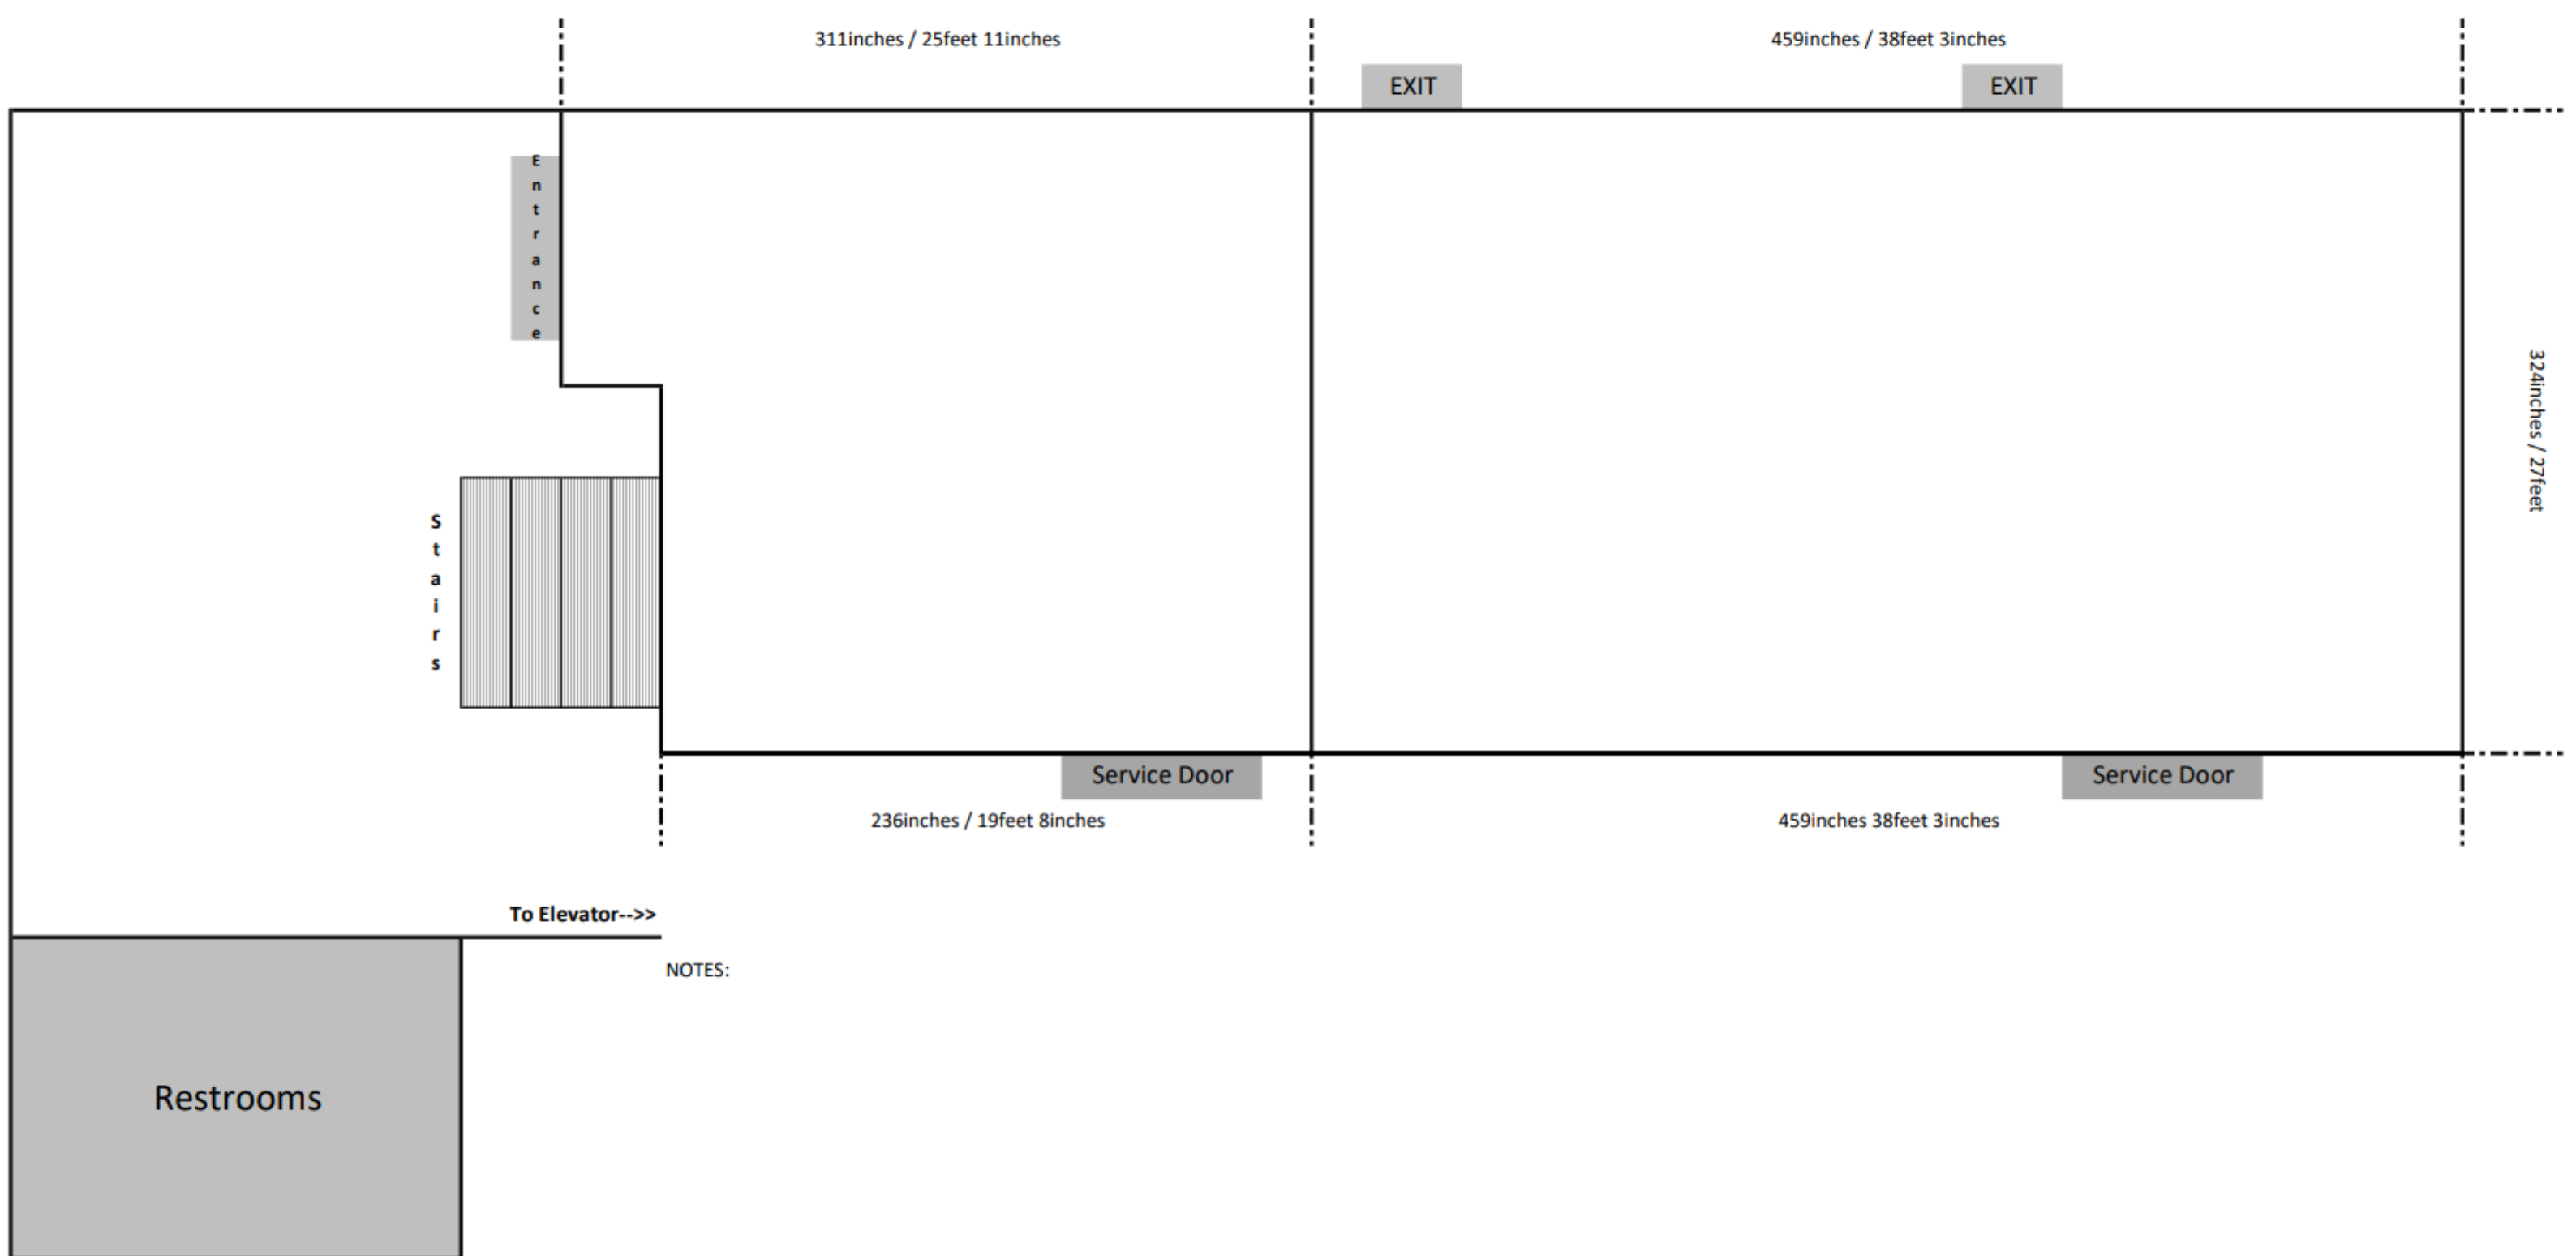

Lewis & Clark Ballroom (3)

Room Name	Sq. Ft.	Theater	Rounds	U-shape	Classroom
Lewis & Clark Ballroom	2,835	345	195		
<i>Lewis & Clark 1</i>	<i>900</i>	<i>100</i>	<i>65</i>	<i>25</i>	<i>35</i>
<i>Lewis & Clark 2</i>	<i>1,035</i>	<i>115</i>	<i>70</i>	<i>30</i>	<i>40</i>
<i>Lewis & Clark 3</i>	<i>900</i>	<i>100</i>	<i>65</i>	<i>25</i>	<i>35</i>

Make your Seaside event a reality!

Call us directly at 503-738-3334 to speak with our sales department.

Seaside Sandpiper Space (2)

Seaside Sandpiper	1,540	170	100		
Seaside	1,025	110	70	30	40
Sandpiper	515	50	40	15	20